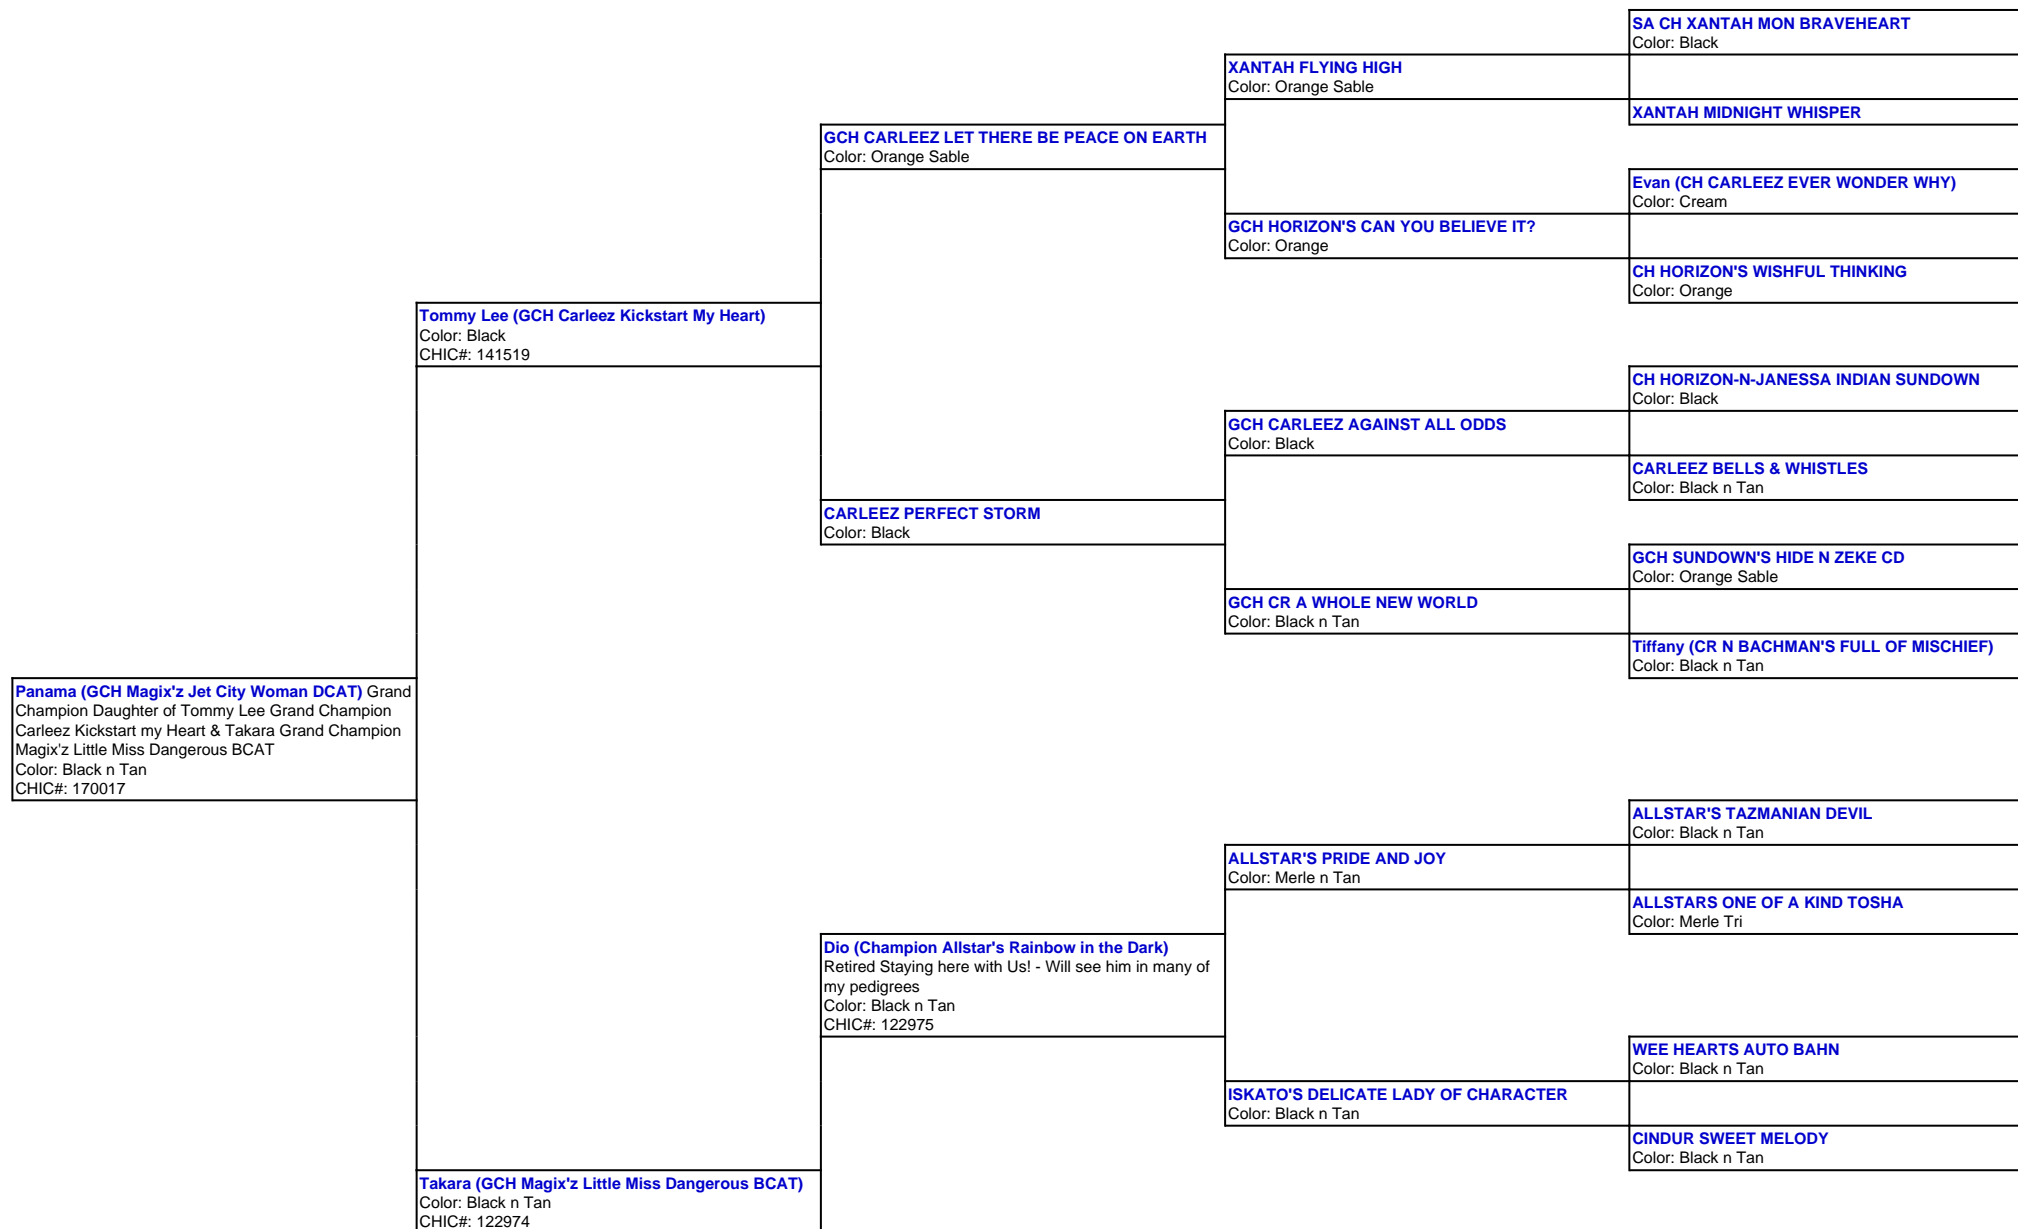

For a more detailed version of this pedigree:

<https://www.magixzpoms.com/profile/gch-magixz-jet-city-woman-dcat>

Pedigree For:

Panama (GCH Magix'z Jet City Woman DCAT)

Grand Champion Daughter of Tommy Lee Grand Champion Carleez Kickstart my Heart & Takara Grand Champion Magix'z Little Miss Dangerous BCAT

		Pearl Moons Shiloh Color: Merle Tri
	Pearl Moon Hemi has my Heart at Windsong Color: Merle Tri	
		Pearl Moons Mia Furrari Color: Black Tri
Daytona (Windsong's Oh so Dazzling Daytona at Magix'z) Color: Merle Tri		
		KC's Parti at Windsong's Willow Color: Black Tri
	Windsong's Priceless Jewel Color: Black n Tan	
		Windsong's Little Bella of the Ball Color: Choc n Tan