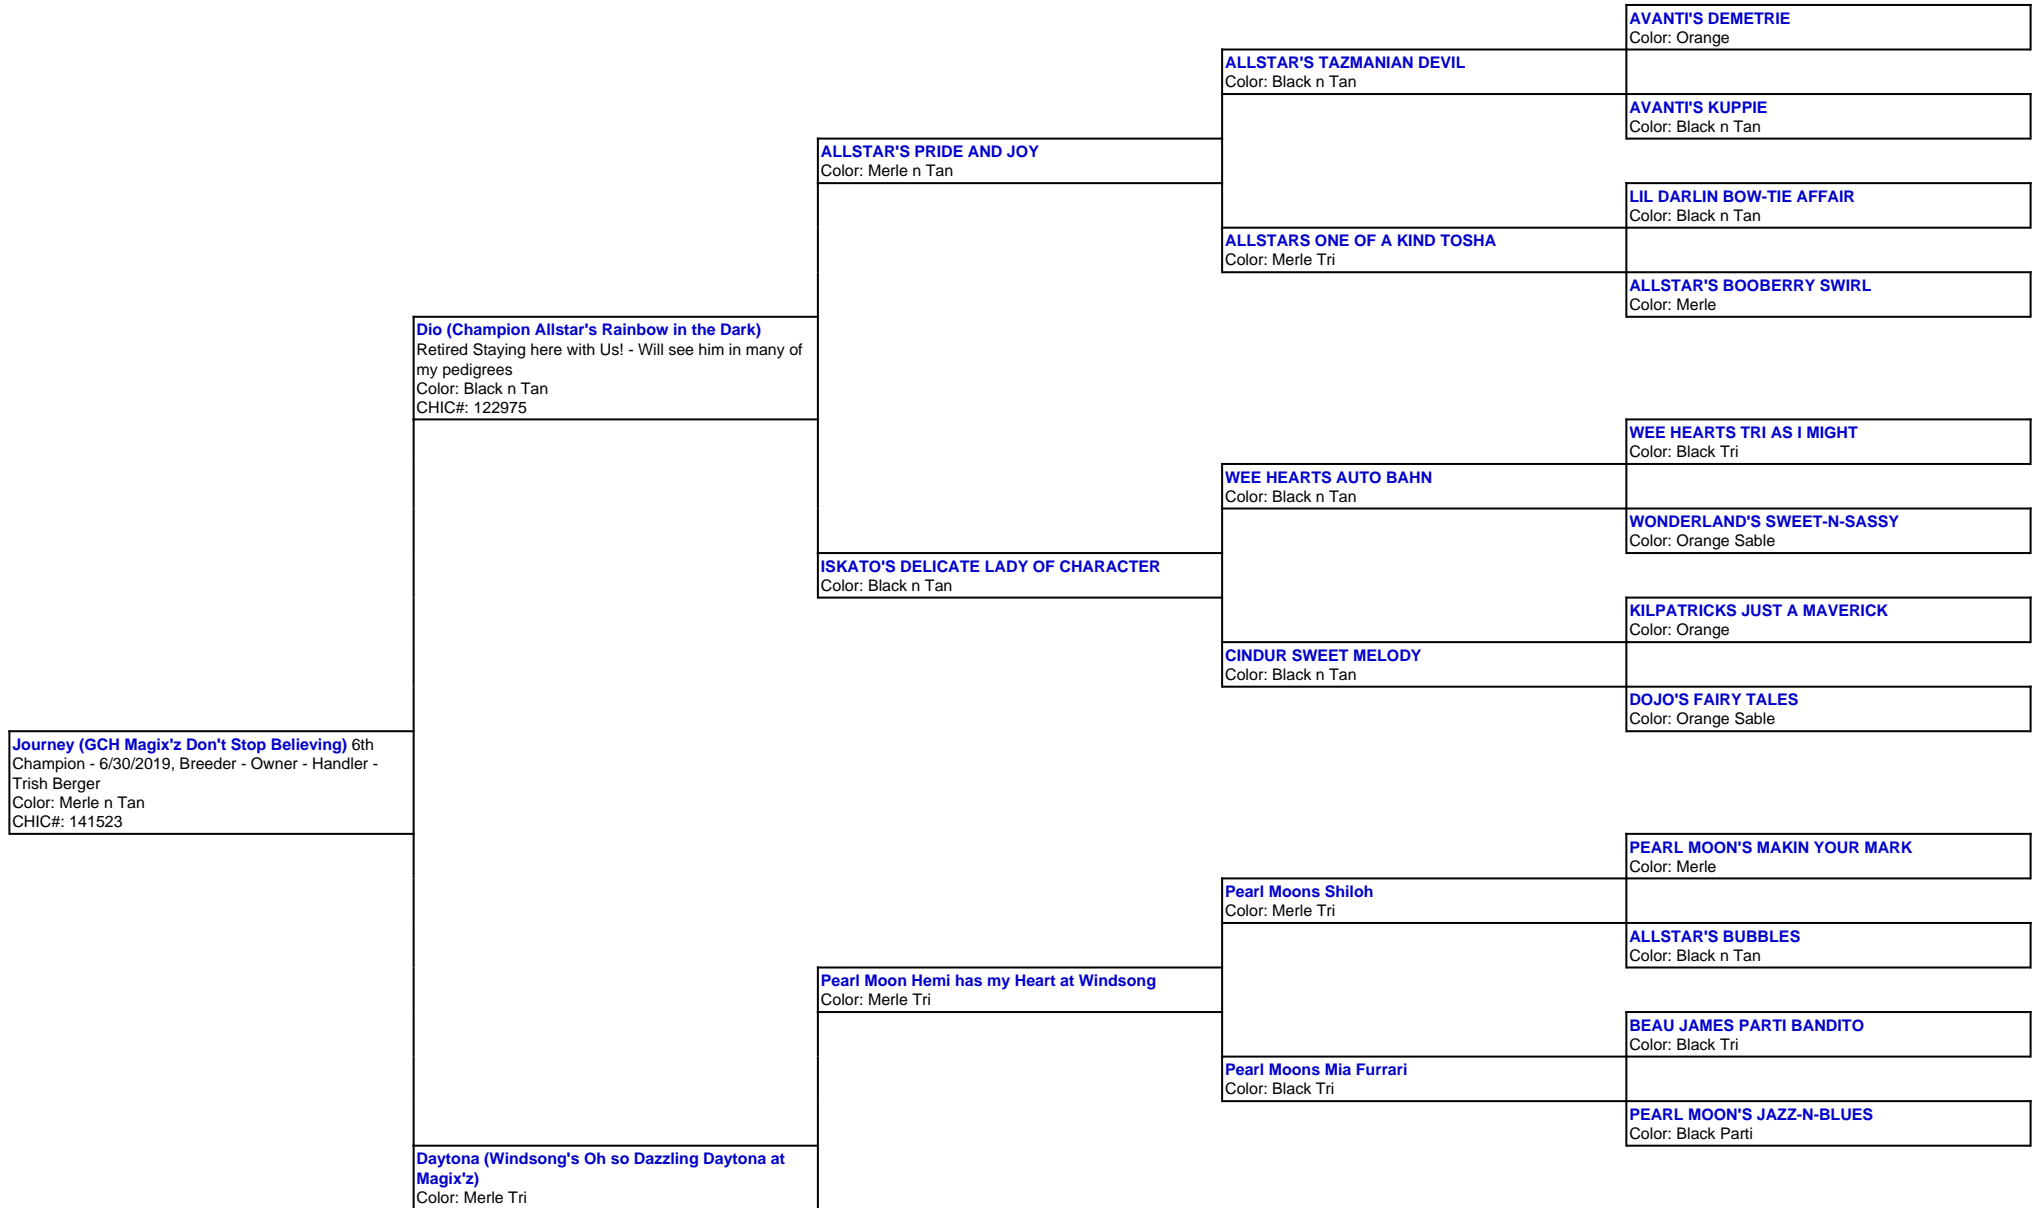

For a more detailed version of this pedigree:

<https://www.magixzpoms.com/profile/gch-magixz-dont-stop-believing>

Pedigree For:
Journey (GCH Magix'z Don't Stop Believing)
6th Champion - 6/30/2019
Breeder - Owner - Handler - Trish Berger

		TLC'S LOVELY MISCHIEVOUS GARY Color: Black n Tan
	KC's Parti at Windsong's Willow Color: Black Tri	
Windsong's Priceless Jewel Color: Black n Tan		FINCH'S MIAS EVE MOTHER OF ALL LIVING Color: Black Tri
		POMFEVRE'S CHOC AND TAN EDDIE Color: CHOC & TAN
	Windsong's Little Bella of the Ball Color: Choc n Tan	
		POMFEVRE'S MISS MOCHA LADY GODIVA Color: Choc n Tan