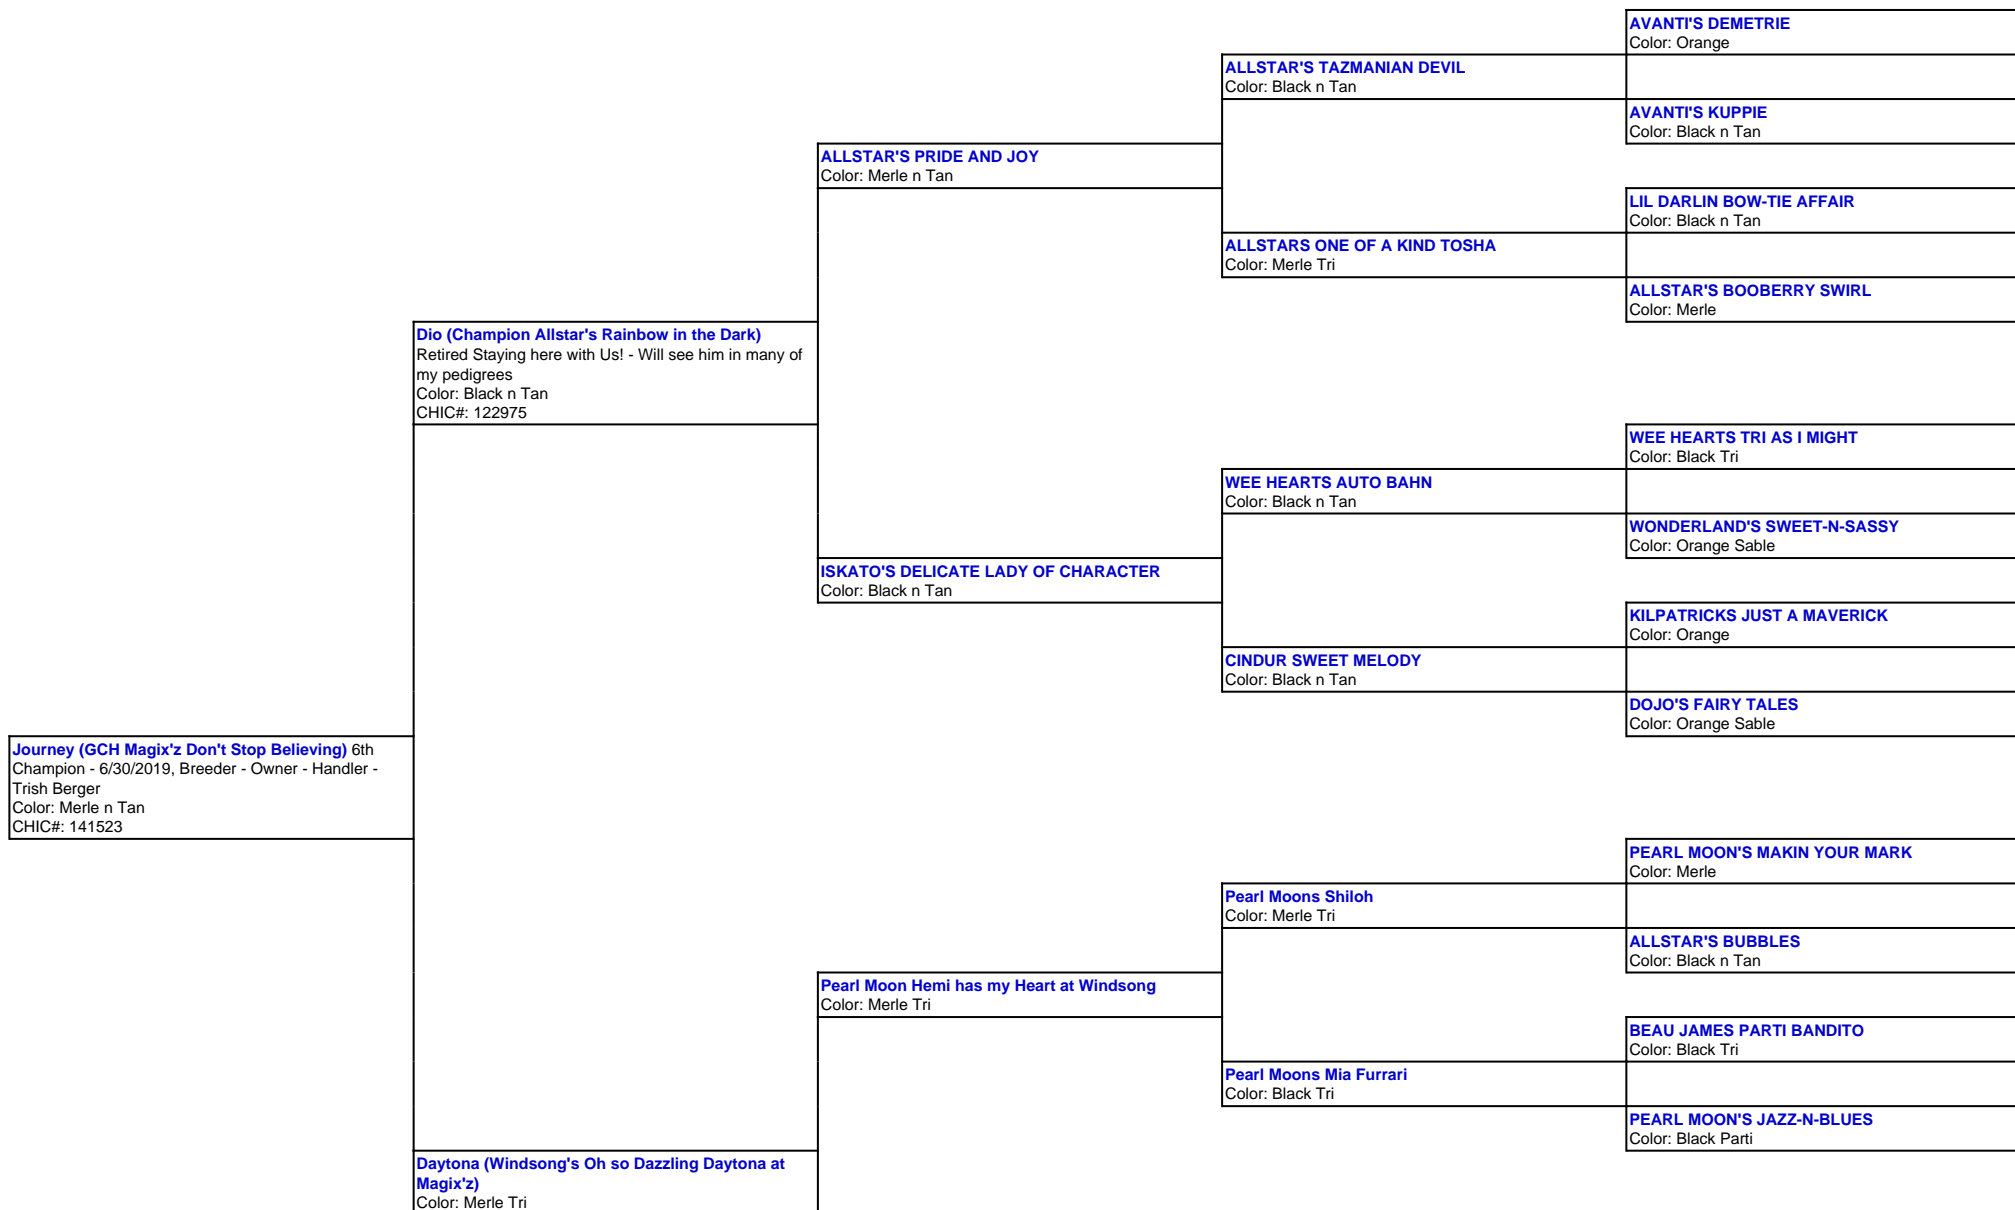

For a more detailed version of this pedigree:

<https://www.magixzpoms.com/profile/gch-magixz-dont-stop-believing>

Pedigree For:  
Journey (GCH Magix'z Don't Stop Believing)

6th Champion - 6/30/2019  
Breeder - Owner - Handler - Trish Berger

		<b>TLC'S LOVELY MISCHIEVOUS GARY</b> Color: Black n Tan
	<b>KC's Parti at Windsong's Willow</b> Color: Black Tri	
<b>Windsong's Priceless Jewel</b> Color: Black n Tan		<b>FINCH'S MIAS EVE MOTHER OF ALL LIVING</b> Color: Black Tri
		<b>POMFEVRE'S CHOC AND TAN EDDIE</b> Color: CHOC & TAN
	<b>Windsong's Little Bella of the Ball</b> Color: Choc n Tan	
		<b>POMFEVRE'S MISS MOCHA LADY GODIVA</b> Color: Choc n Tan