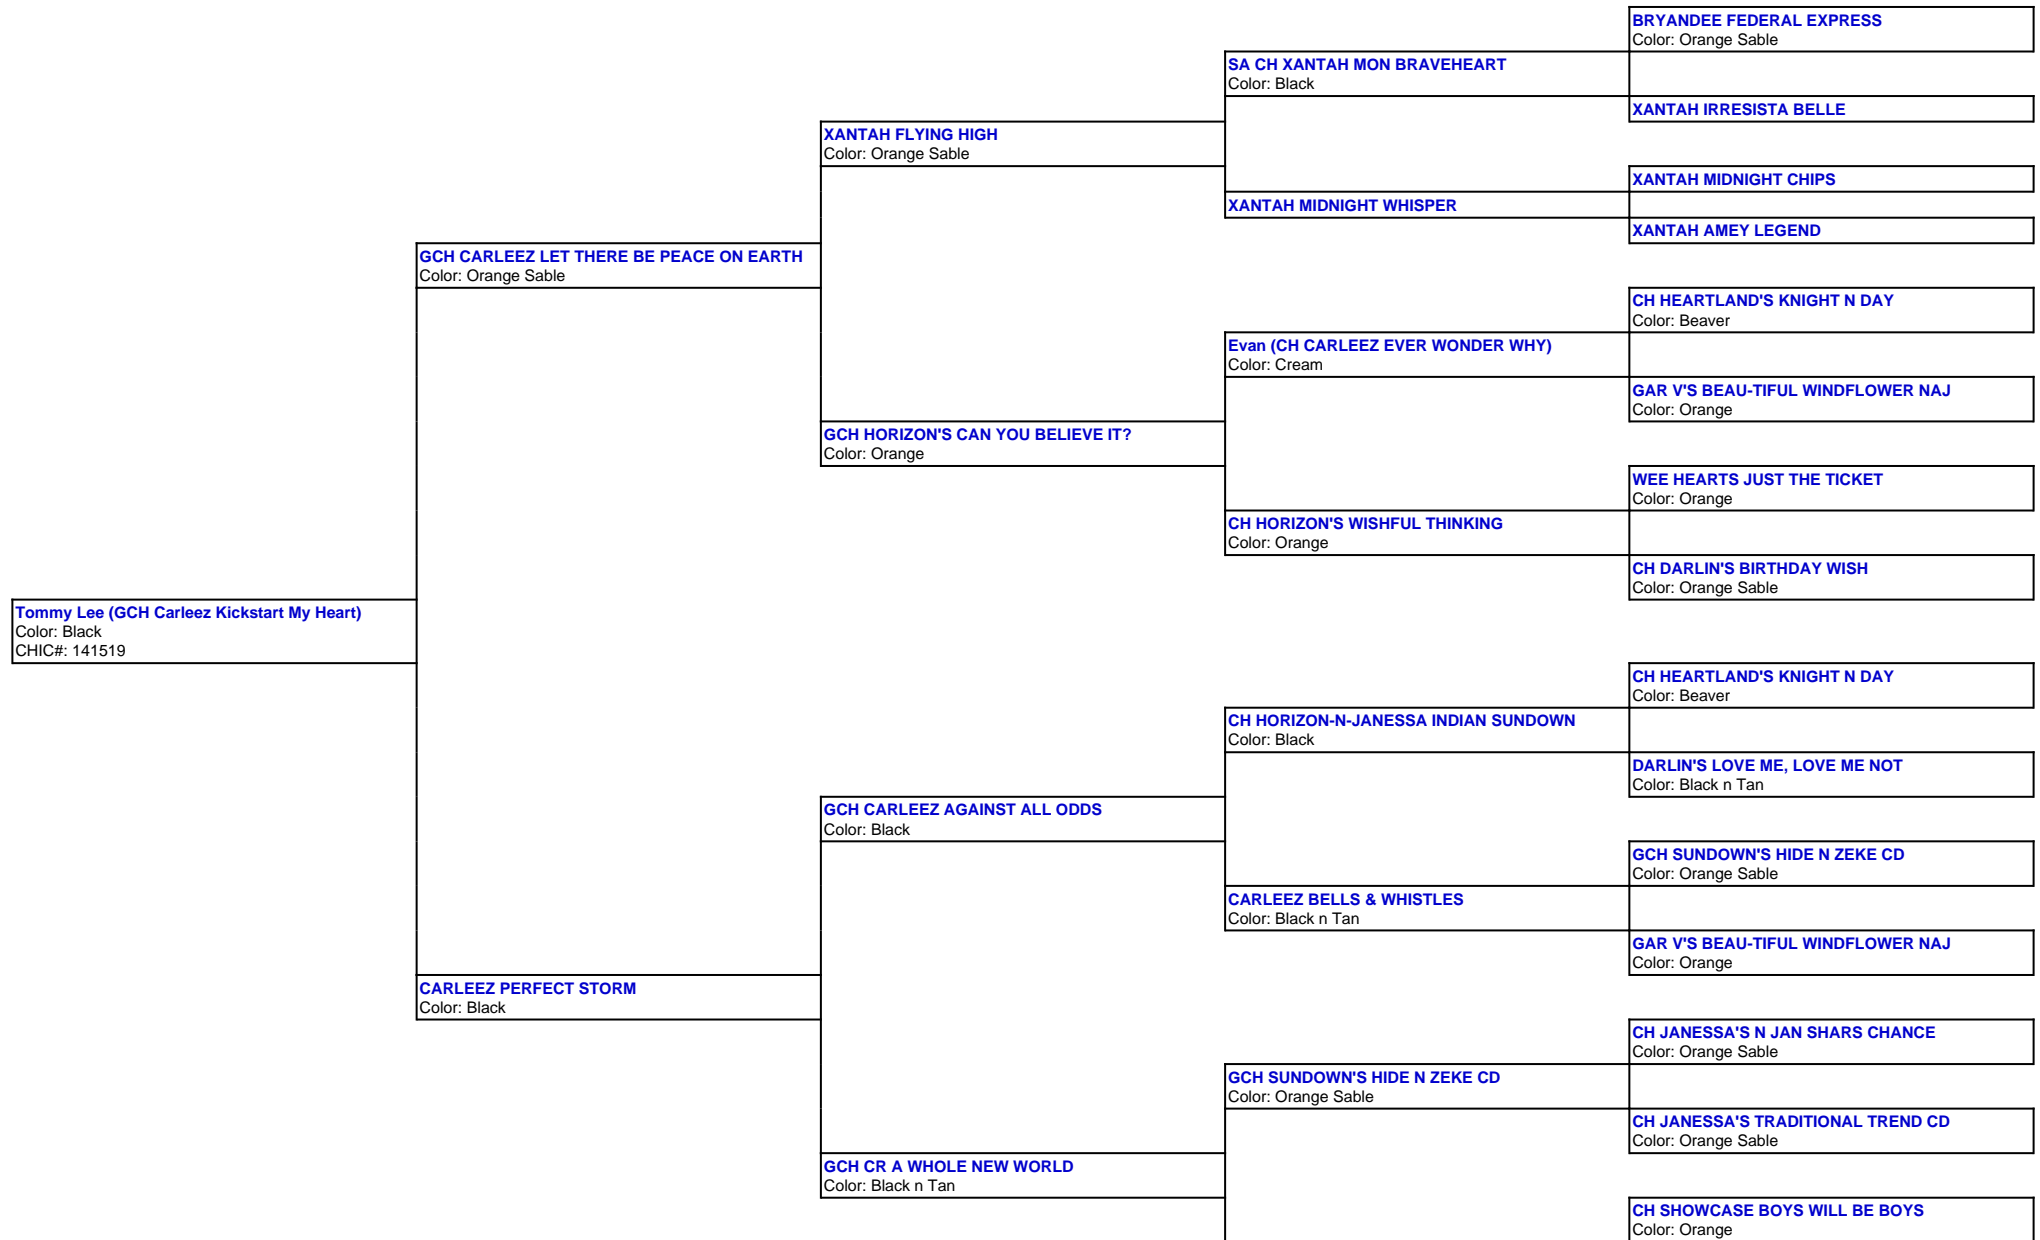

For a more detailed version of this pedigree:

<https://www.magixzpoms.com/profile/gch-carleez-kickstart-my-heart>

Pedigree For:
Tommy Lee (GCH Carleez Kickstart My Heart)

Tiffany (CR N BACHMAN'S FULL OF MISCHIEF)

Color: Black n Tan

CH CR PRINCESS OF MISCHIEF

Color: Orange