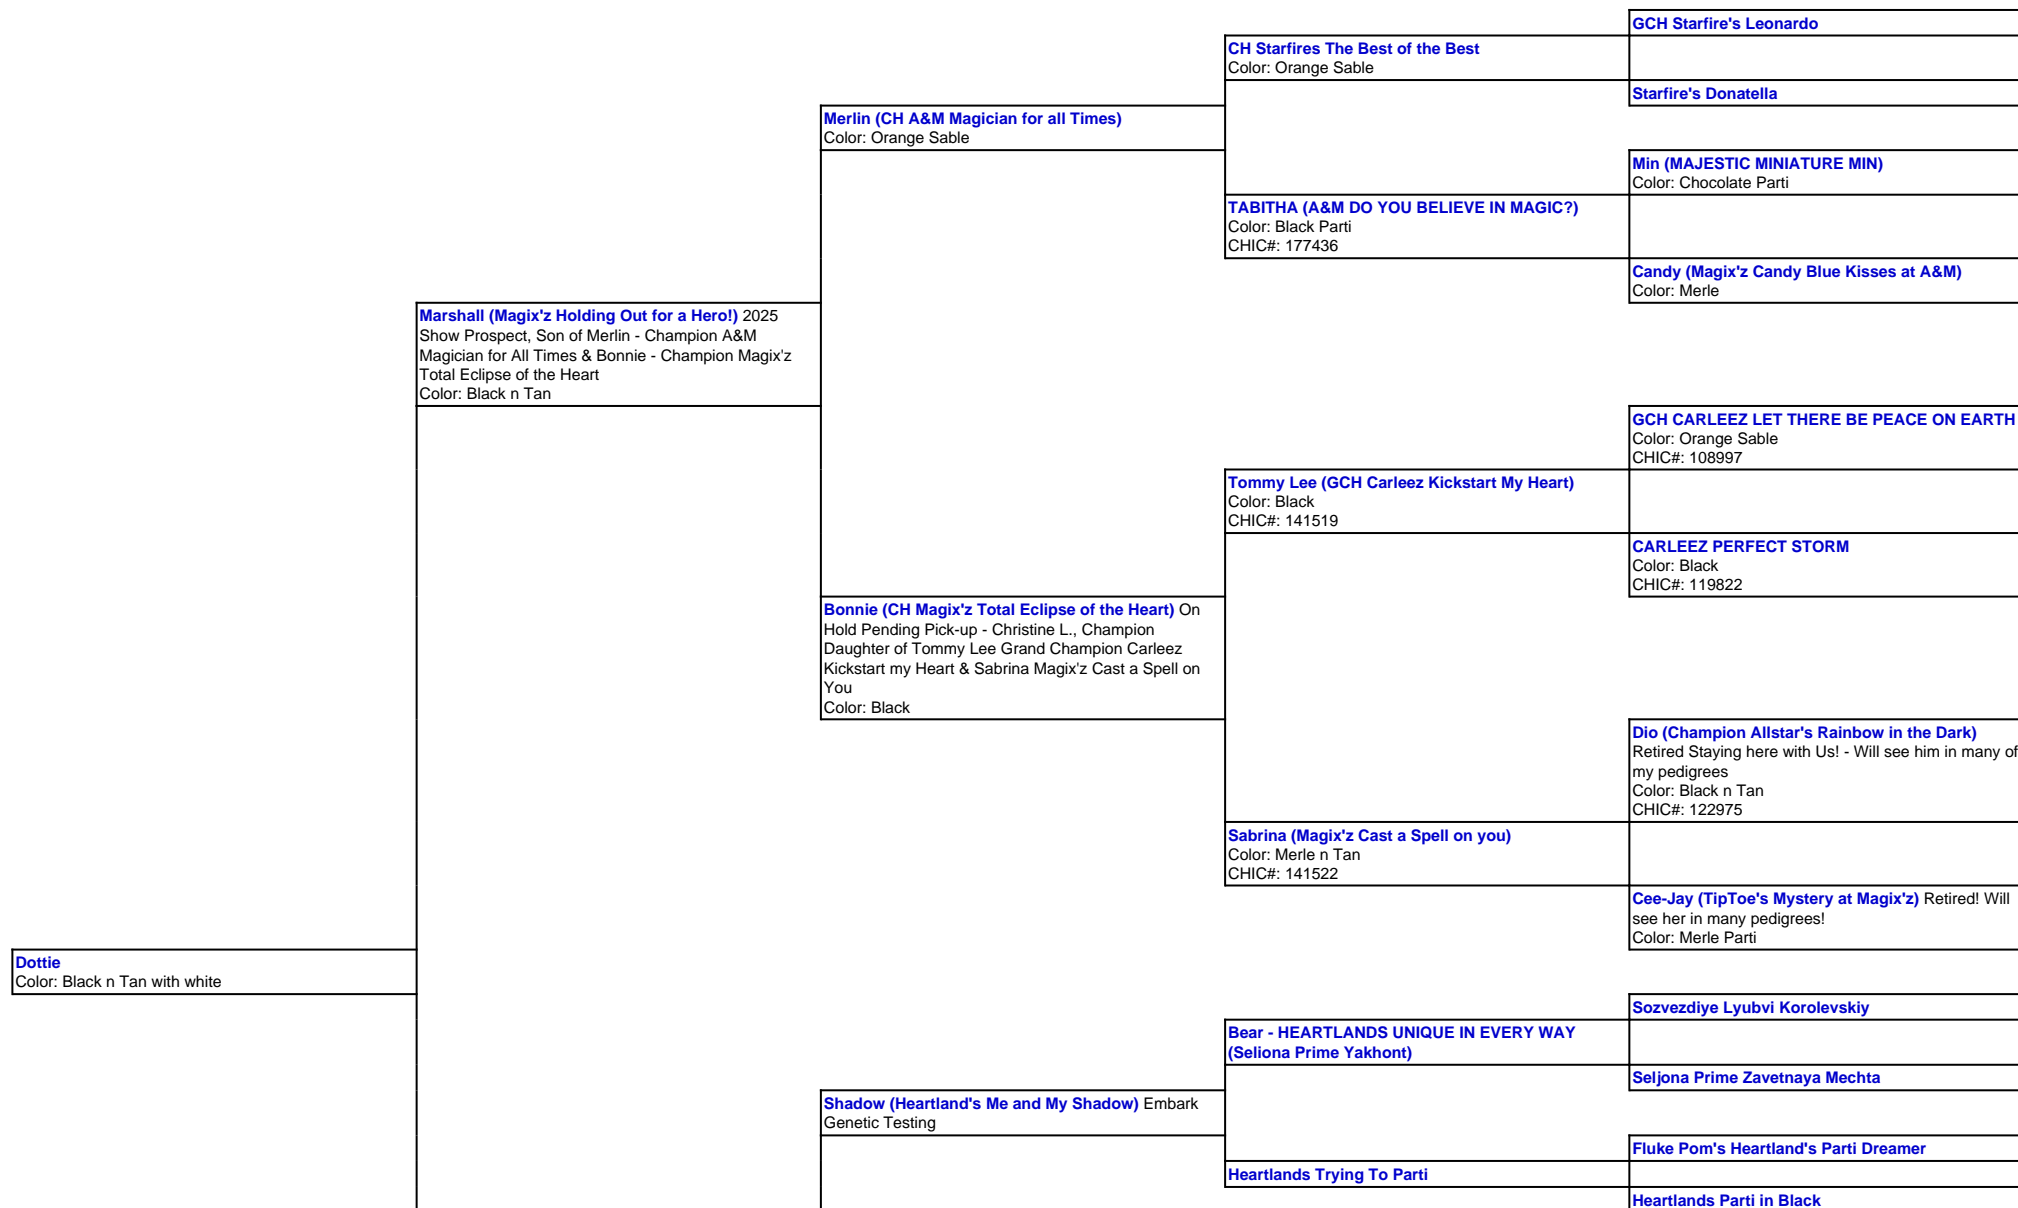

For a more detailed version of this pedigree:

<https://www.magixzpoms.com/profile/dottie>

Pedigree For:

Dottie

Aneesa (Magix'z Shot in the Dark) Daughter of Shadow Heartland's Me & My Shadow & Bianca Magix'z Small Town Girl
Color: Black n Tan

Bianca (Magix'z Small Town Girl) Daughter of Mufasa ICH Magix's Hakuna Matata CGC & Rumour Magix'z Go your Own Way
Color: Black n Tan
CHIC#: 171241

Mufasa (Magix'z Hakuna Matata ICH CGC)
Color: Merle n Tan