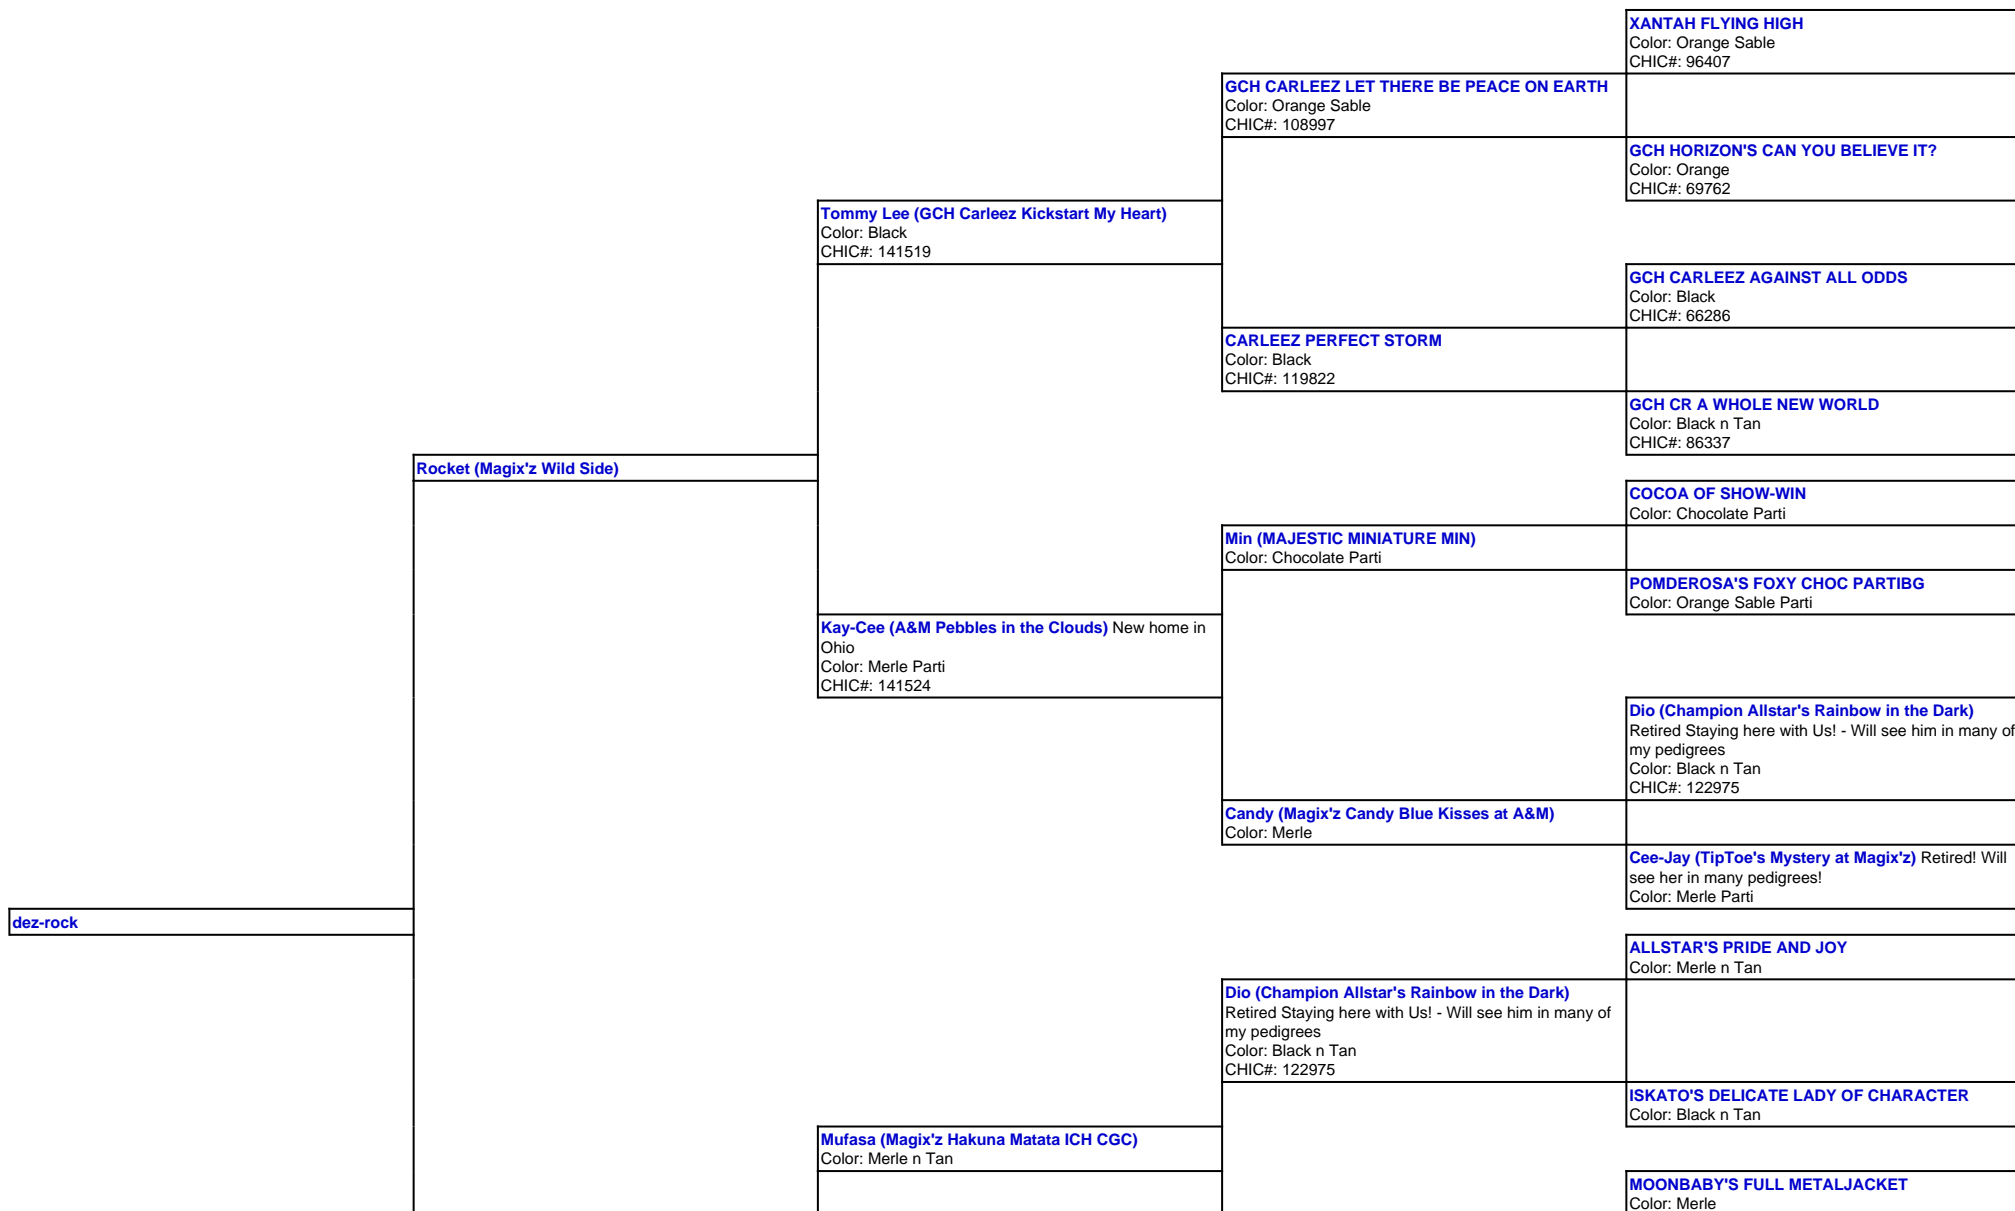

For a more detailed version of this pedigree:
<https://www.magixzpoms.com/profile/dez-rock>

Pedigree For:
 dez-rock

Deztiny (Magix'z Dream Warrior) Daughter of Mufasa
- ICH Magix's Hakuna Matata CGC & Ripley A&M
Believe it or not at Magix'z
Color: Black n Tan
CHIC#: 158732

Ripley (A&M's Believe it or not at Magix'z)
Color: Black n Tan
CHIC#: 128519

Cee-Jay (TipToe's Mystery at Magix'z) Retired! Will see her in many pedigrees!
Color: Merle Parti

TIPTOE'S SPACE CASE CHASE
Color: Black Tri

BAM-BAM (POMFEVRE'S ROCKY WENT BAM AT A&M)
Color: Orange Sable

PIECE OF EDEN'S ROCKYROAD OFGL
Color: Black n Tan

RHEA (A&M SWEET MOTHER RHEA)
Color: Cream Sable

KAYLA (A&M'S KUTIE KAYLA)
Color: Orange Sable

PIECE OF EDEN'S ROCKYROAD OFGL
Color: Black n Tan

ENNA (ANGELIC NOBLE ENNA)
Color: Sable