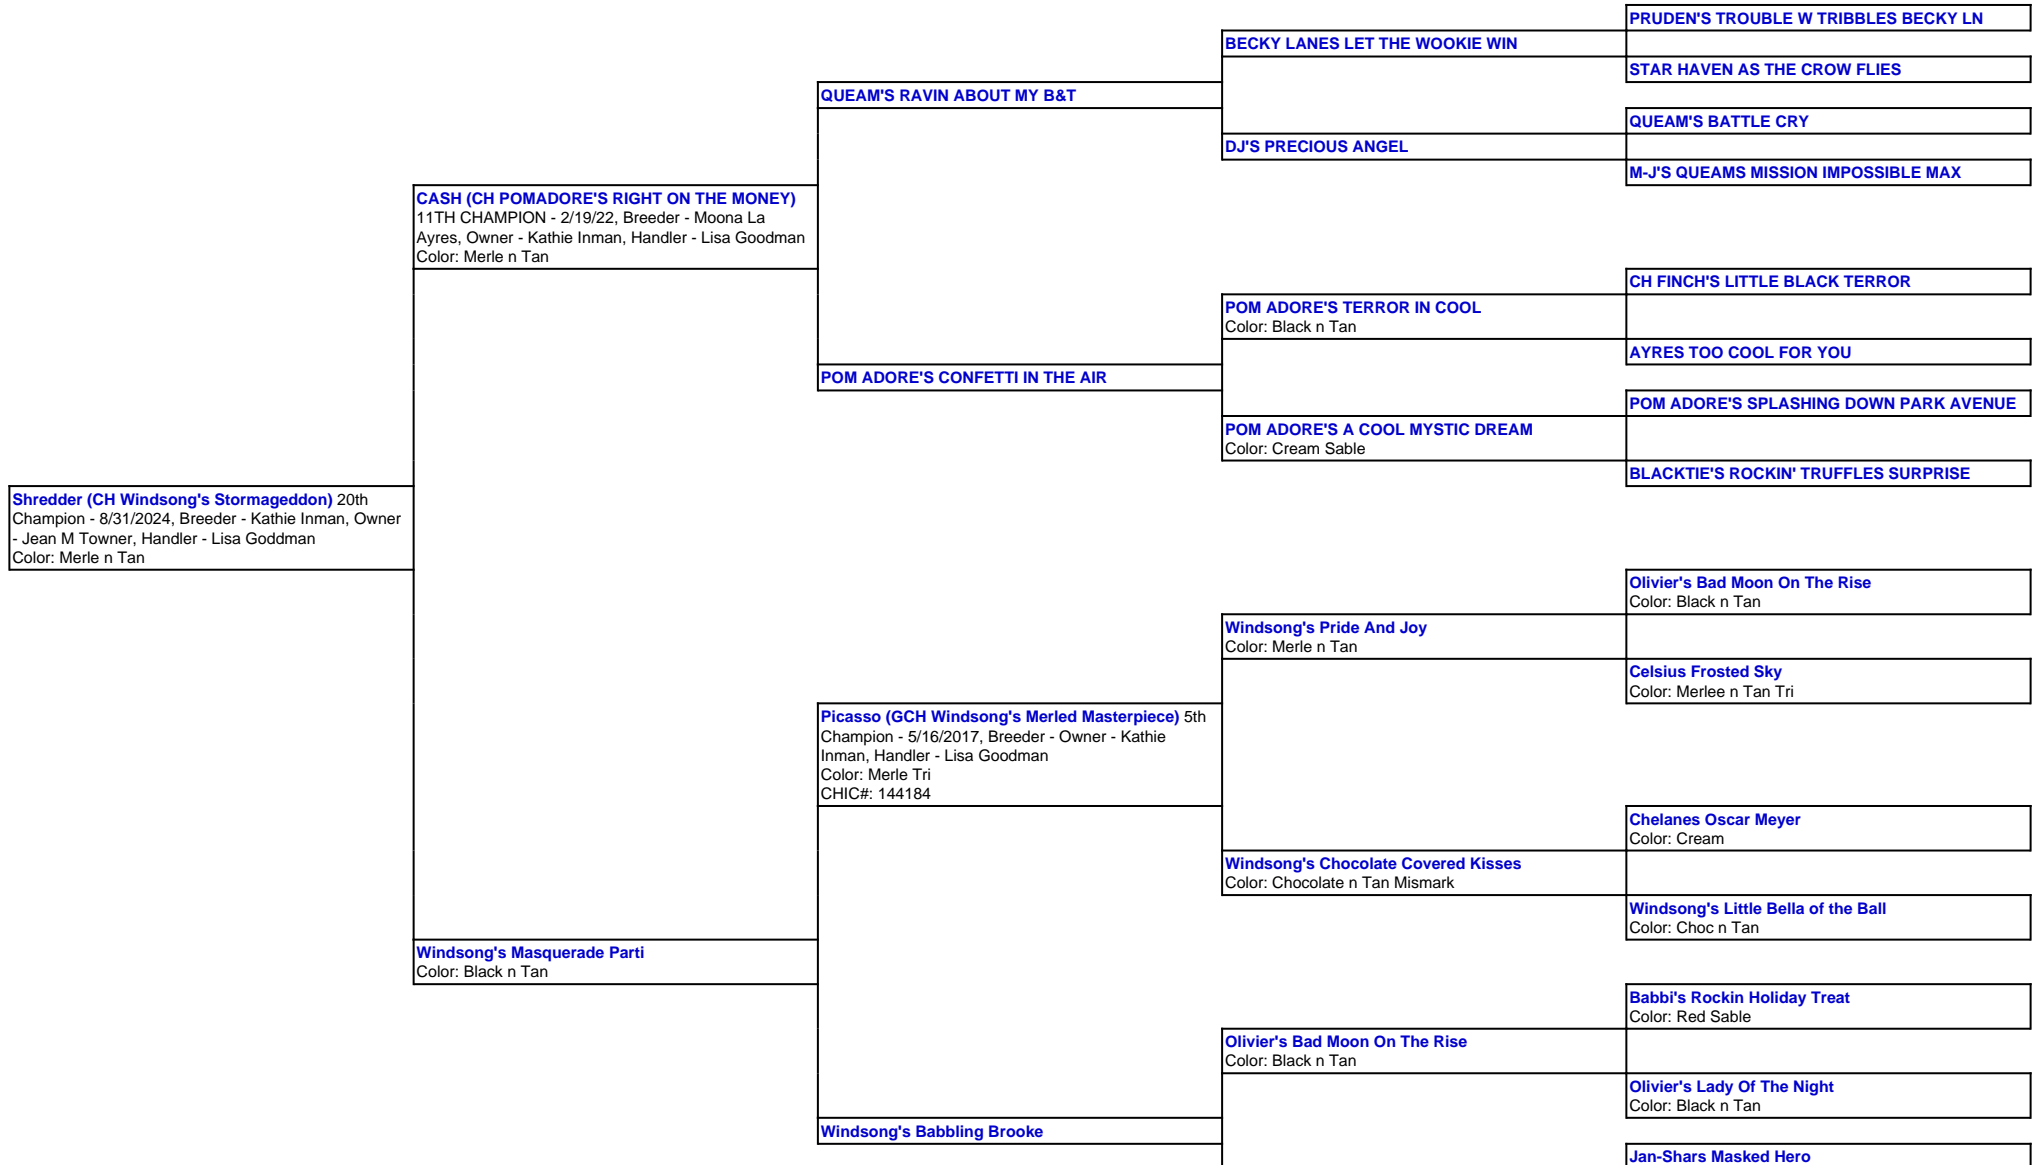

For a more detailed version of this pedigree:

<https://www.magixzpoms.com/profile/ch-windsongs-stormageddon>

Pedigree For:
Shredder (CH Windsong's Stormageddon)

20th Champion - 8/31/2024
Breeder - Kathie Inman
Owner - Jean M Towner
Handler - Lisa Goddman