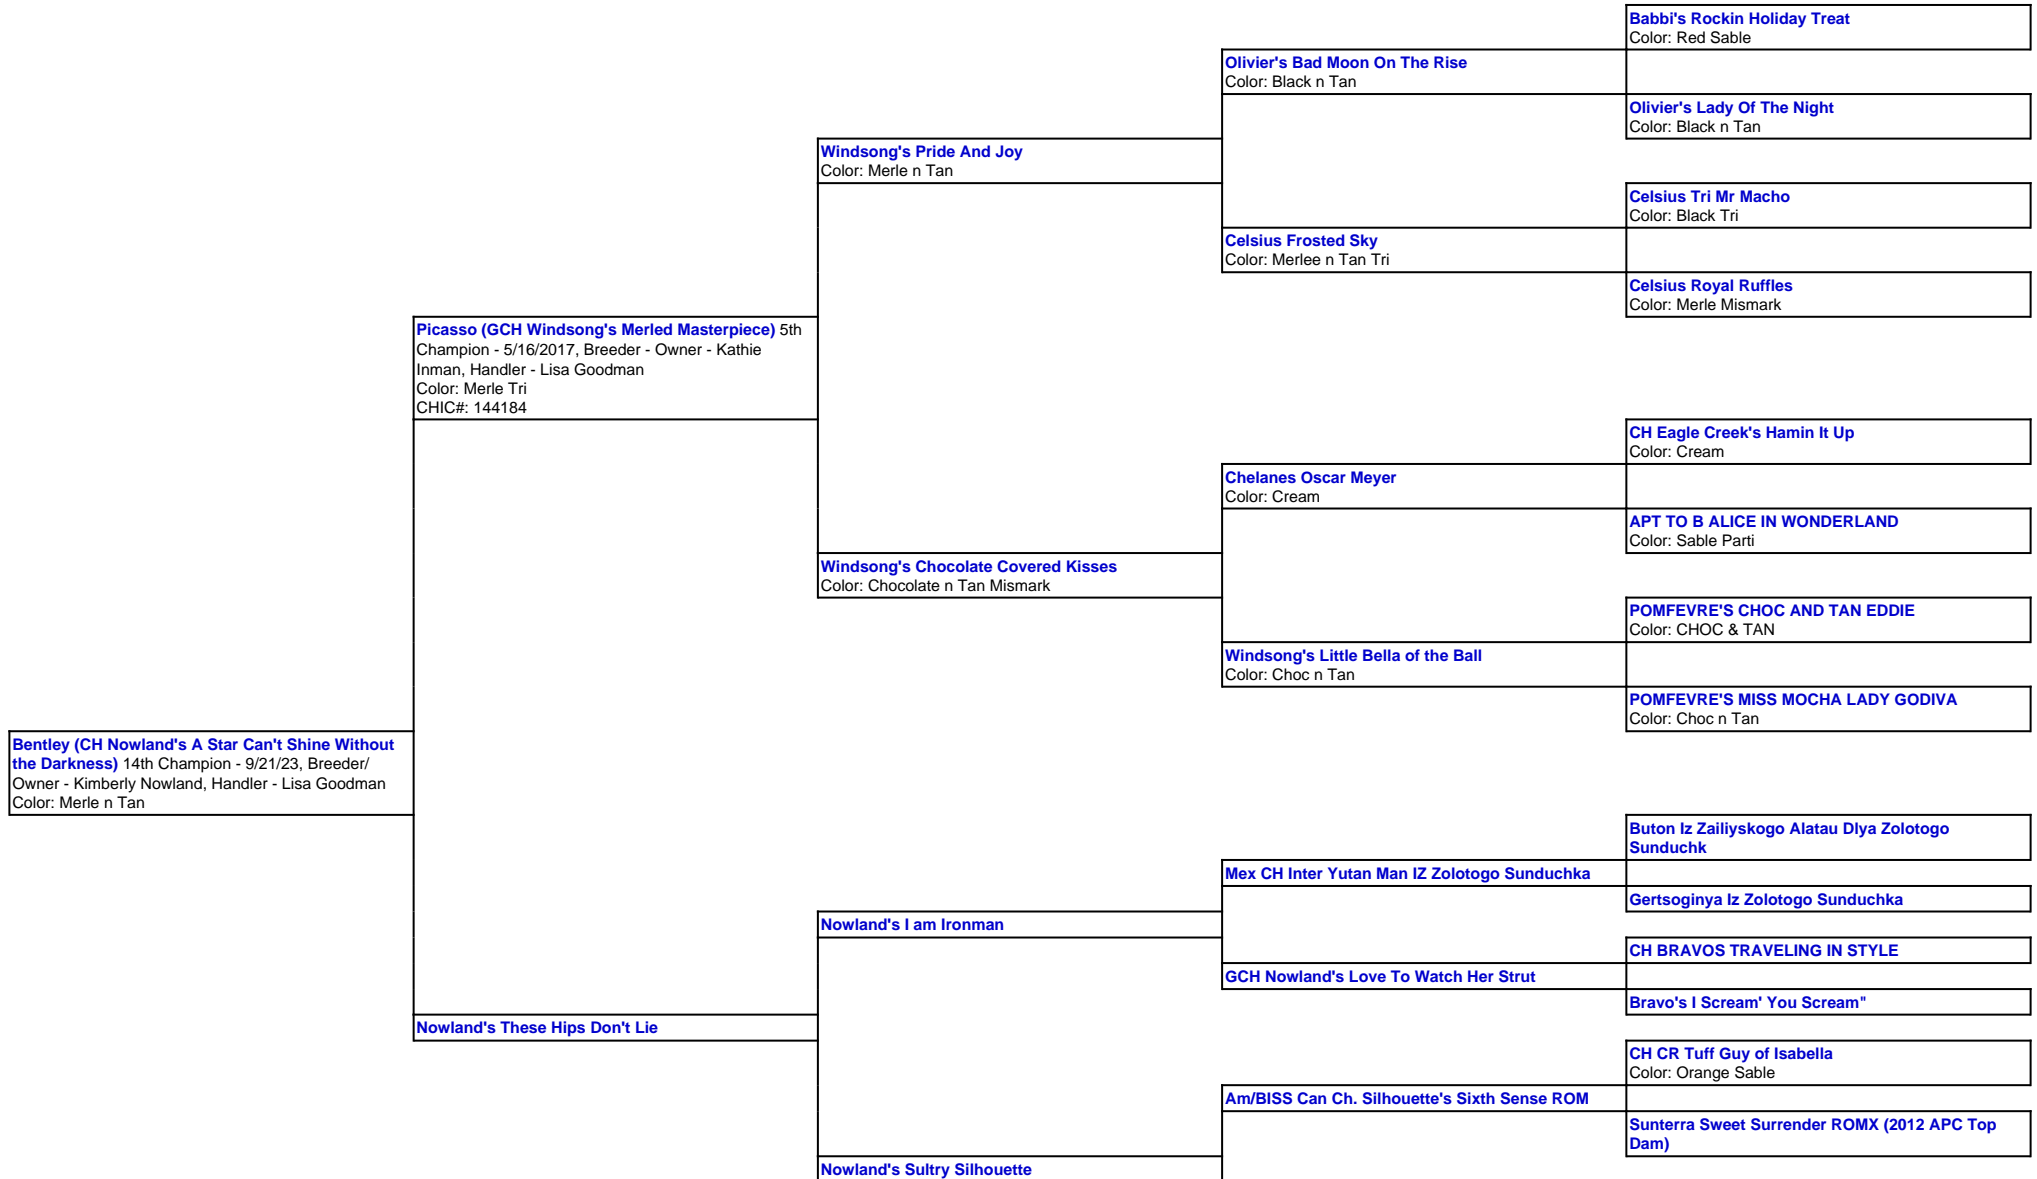

For a more detailed version of this pedigree:

<https://www.magixzpoms.com/profile/ch-nowlands-a-star-cant-shine-without-the-darkness>

Pedigree For:

Bentley (CH Nowland's A Star Can't Shine Without the Darkness)

14th Champion - 9/21/23
Breeder/ Owner - Kimberly Nowland
Handler - Lisa Goodman

	CH BRAVOS TRAVELING IN STYLE
CH Nowland's Sultry Struttin Salena	CAPP'S CAUGHT IN THE MIDDLE