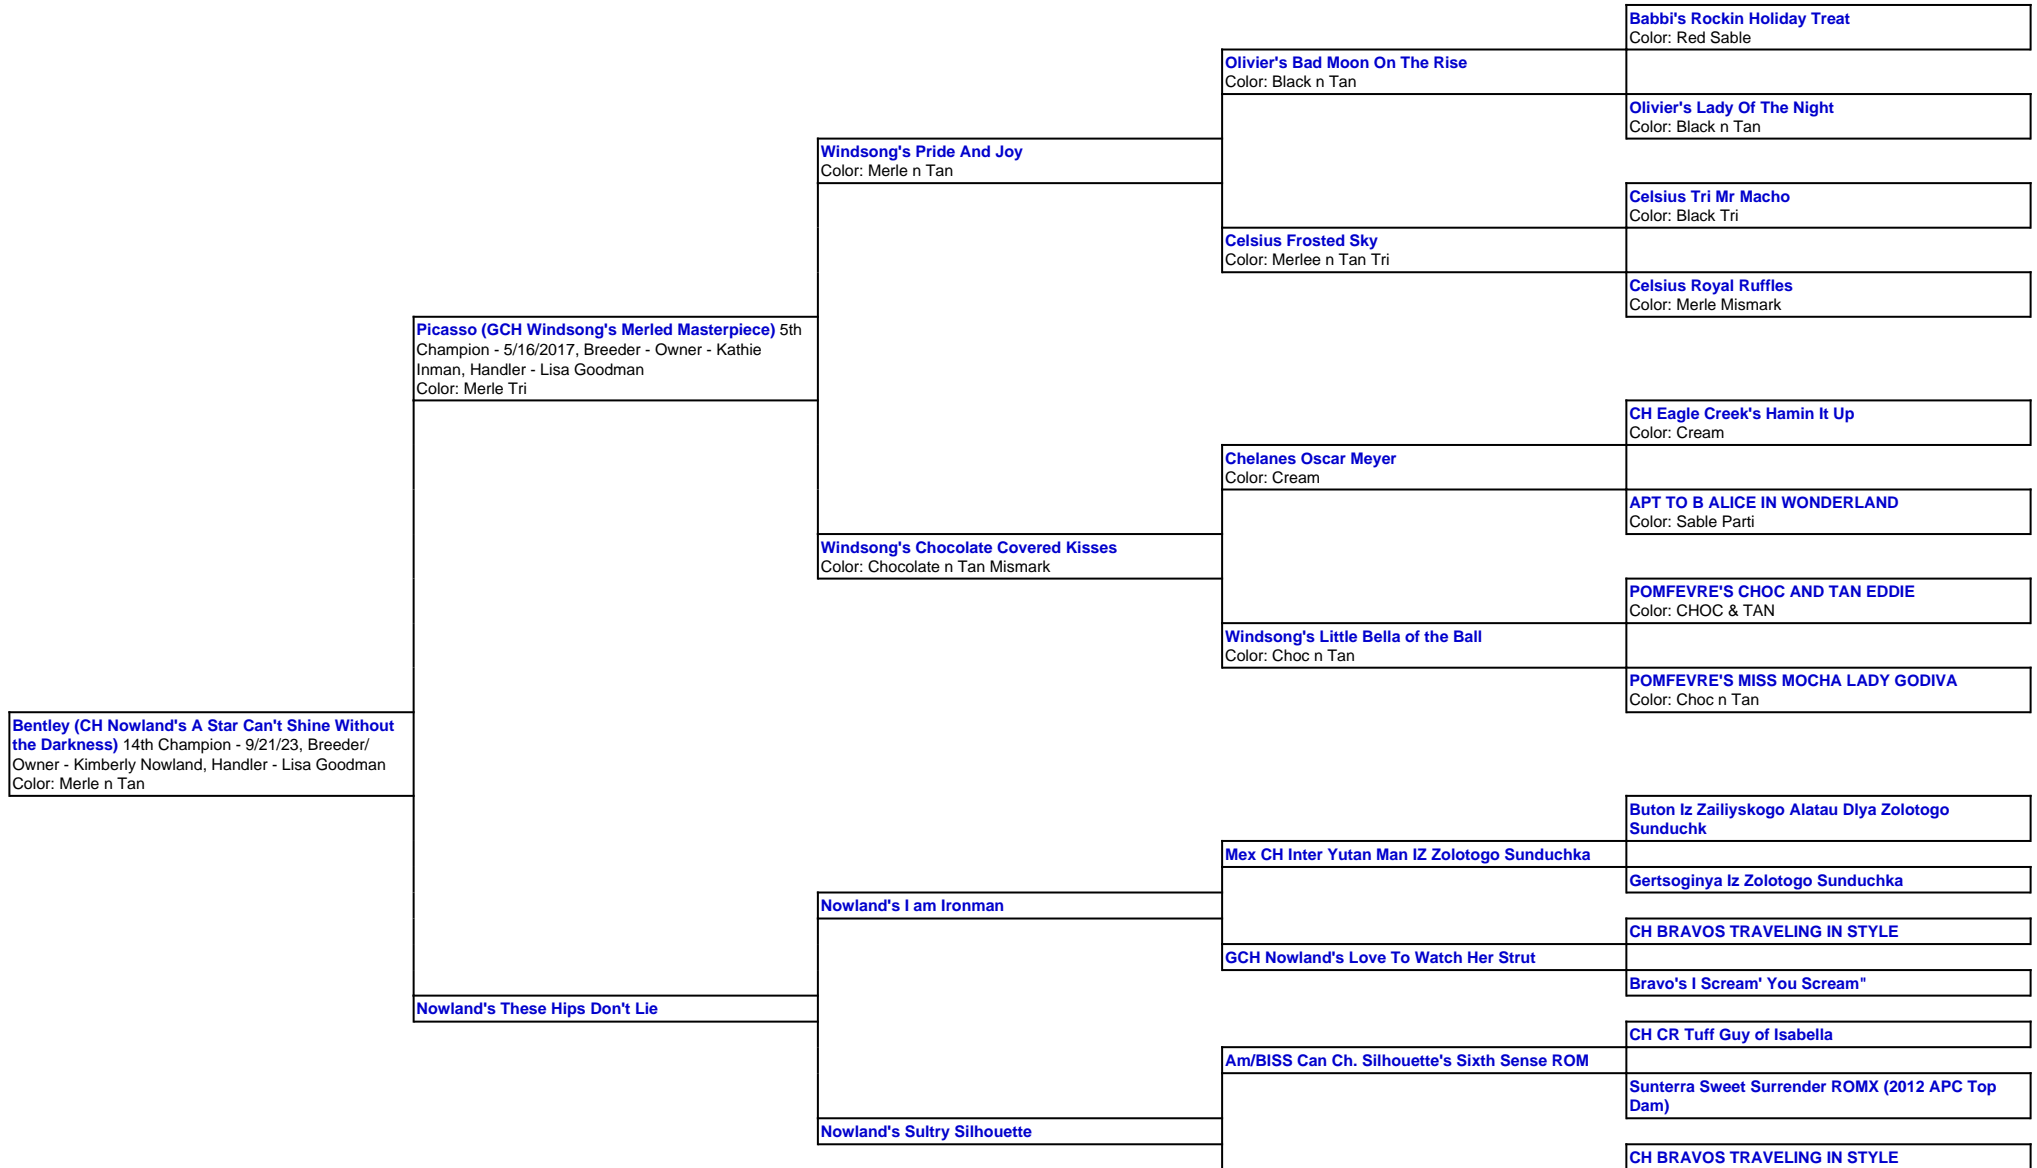

For a more detailed version of this pedigree:

<https://www.magixzpoms.com/profile/ch-nowlands-a-star-cant-shine-without-the-darkness>

Pedigree For:

Bentley (CH Nowland's A Star Can't Shine Without the Darkness)

14th Champion - 9/21/23
Breeder/ Owner - Kimberly Nowland
Handler - Lisa Goodman

CH Nowland's Sultry Struttin Salena

CAPP'S CAUGHT IN THE MIDDLE