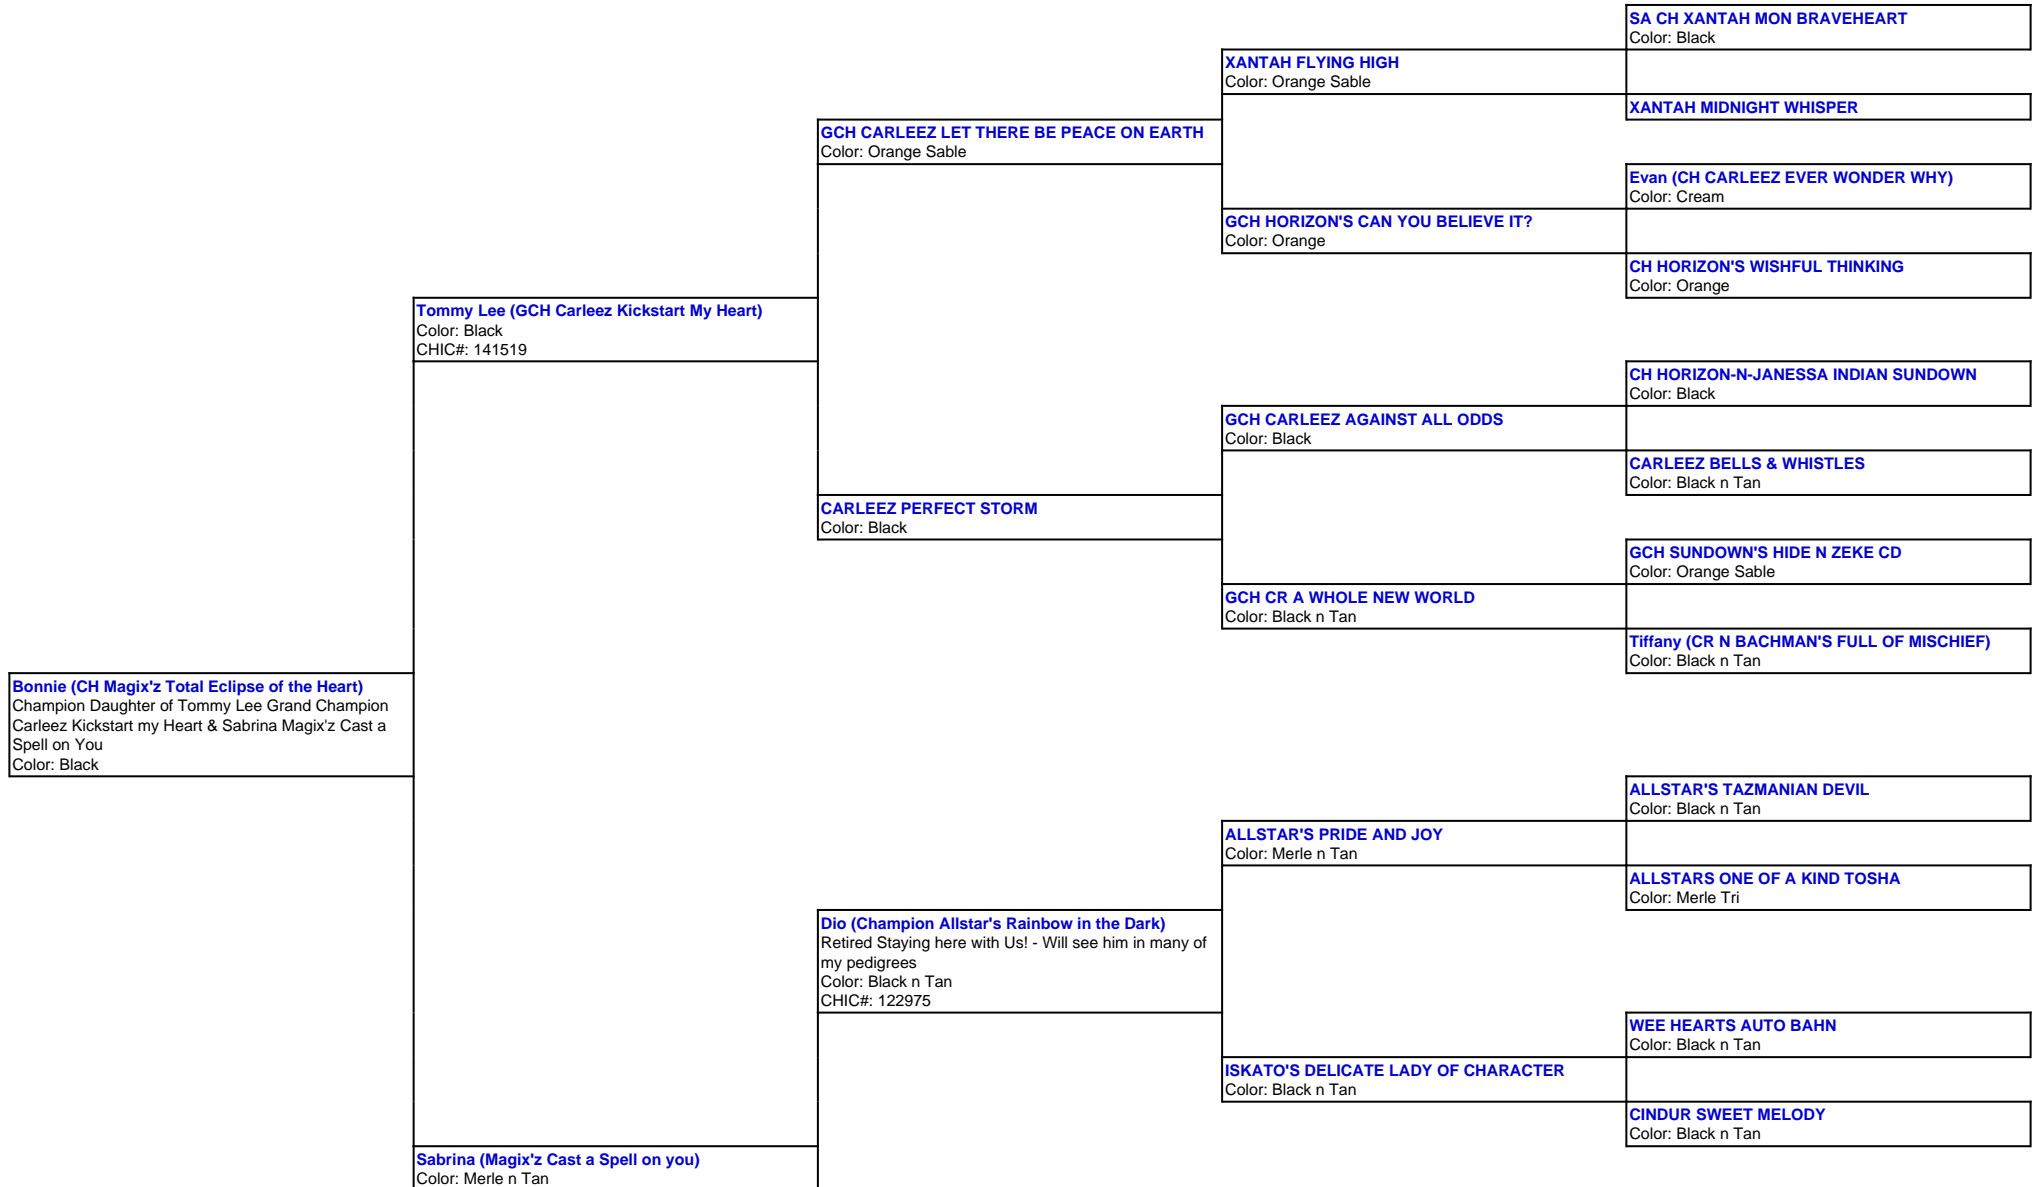

For a more detailed version of this pedigree:

<https://www.magixzpoms.com/profile/ch-magixz-total-eclipse-of-the-heart>

Pedigree For:

Bonnie (CH Magix'z Total Eclipse of the Heart)

Champion Daughter of Tommy Lee Grand Champion Carleez Kickstart my Heart & Sabrina Magix'z Cast a Spell on You

<b>Cee-Jay (TipToe's Mystery at Magix'z)</b> Retired! Will see her in many pedigrees! Color: Merle Parti	<b>POMFEVRE'S BLUE REMI AND TAN SHILOH</b> Color: Blue n Tan
	<b>MOONBABY'S FULL METALJACKET</b> Color: Merle
	<b>MOONBABY'S HIGH ROLLER</b> Color: Merle Parti
	<b>TIPTOE'S SHARP DRESSED MAN</b> Color: Black Tri
	<b>TIPTOE'S SPACE CASE CHASE</b> Color: Black Tri
	<b>MOONBABY'S EFFORTLESS STYLE</b> Color: Cream