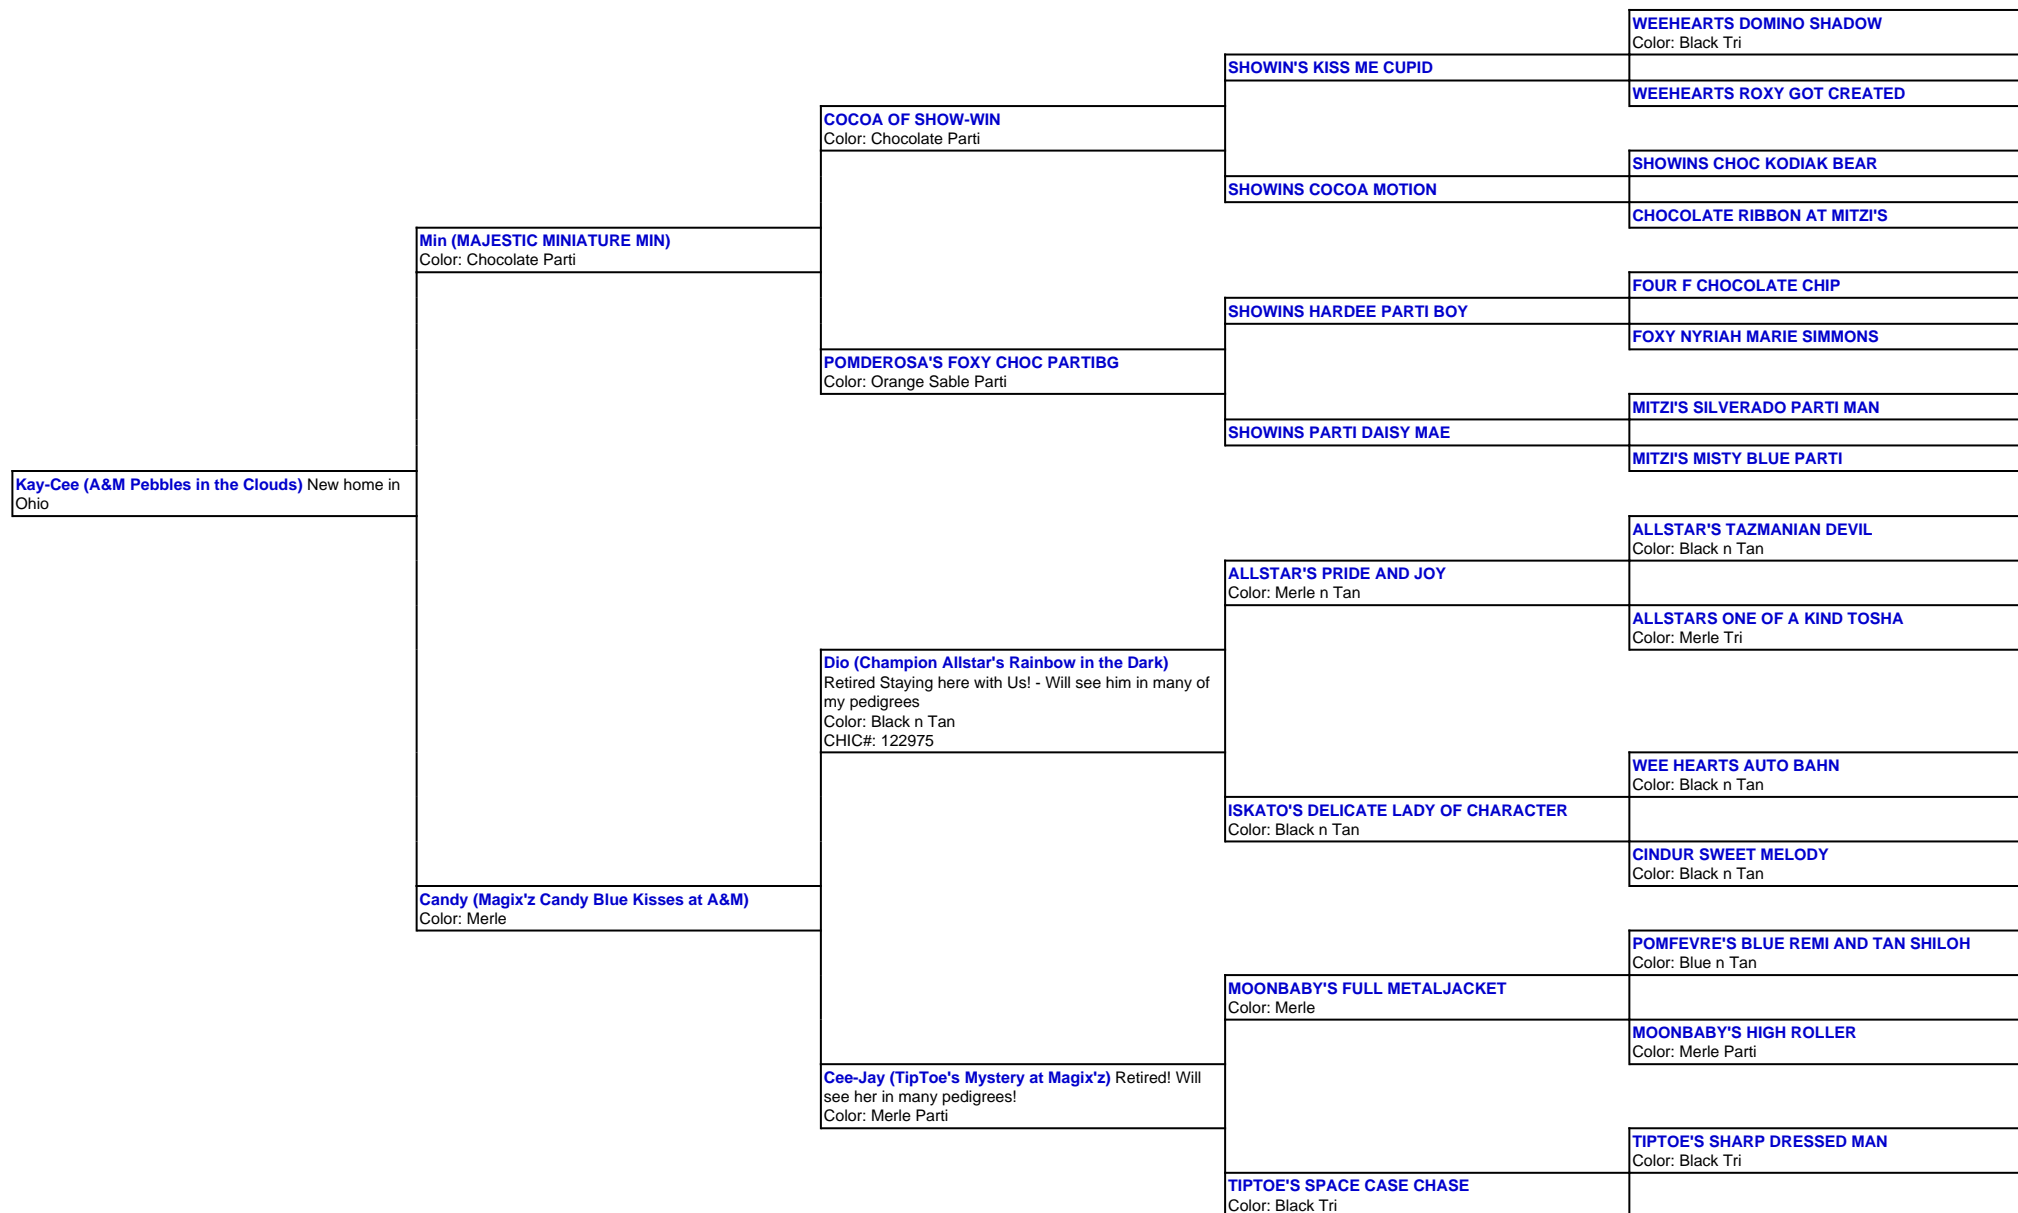

For a more detailed version of this pedigree:

<https://www.magixzpoms.com/profile/a-m-pebbles-in-the-clouds>

Pedigree For:
Kay-Cee (A&M Pebbles in the Clouds)
New home in Ohio

MOONBABY'S EFFORTLESS STYLE

Color: Cream