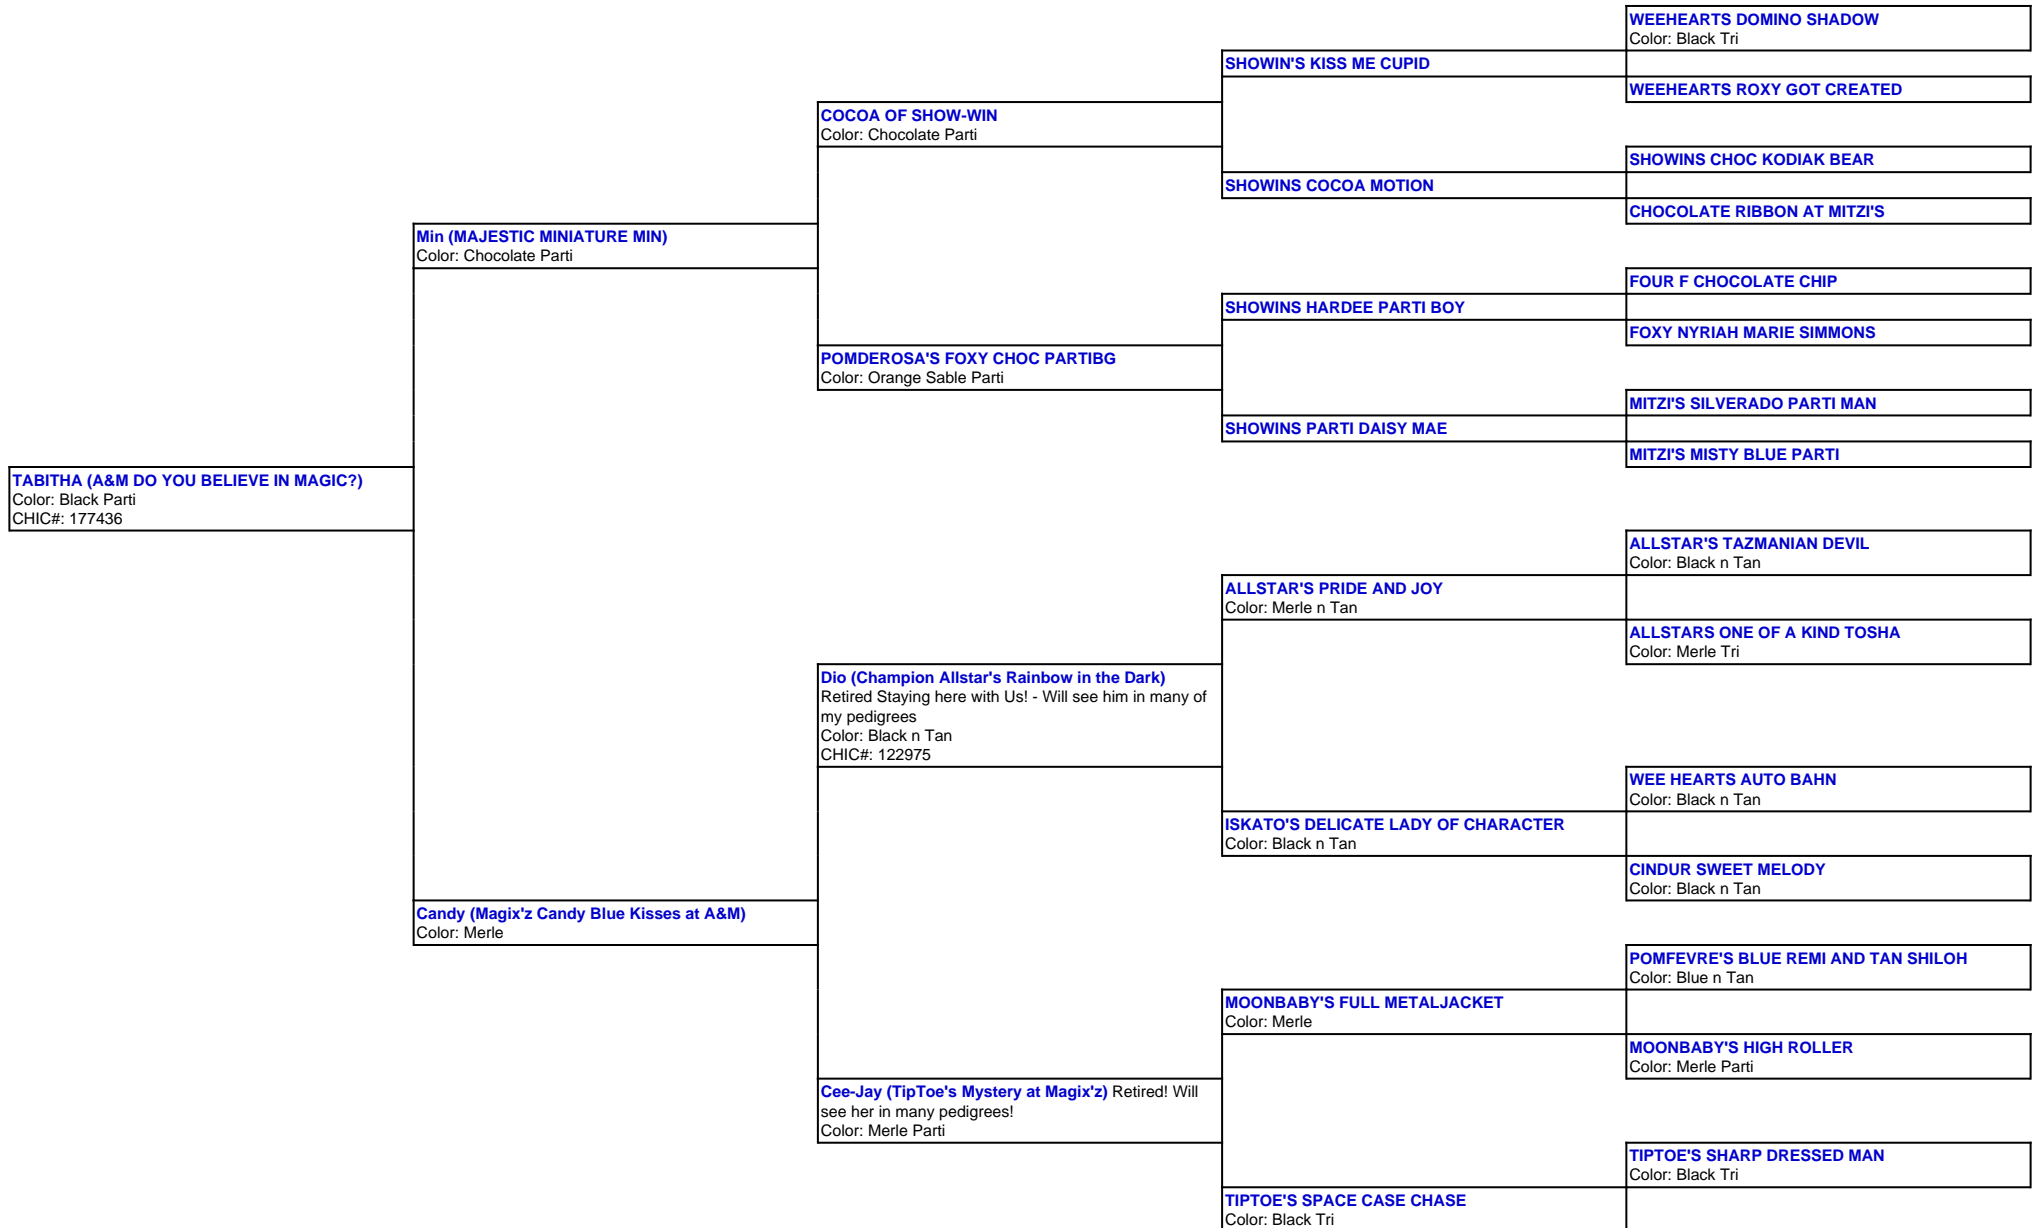

For a more detailed version of this pedigree:

<https://www.magixzpoms.com/profile/a-m-do-you-believe-in-magic>

Pedigree For:  
TABITHA (A&M DO YOU BELIEVE IN MAGIC?)

**MOONBABY'S EFFORTLESS STYLE**

Color: Cream